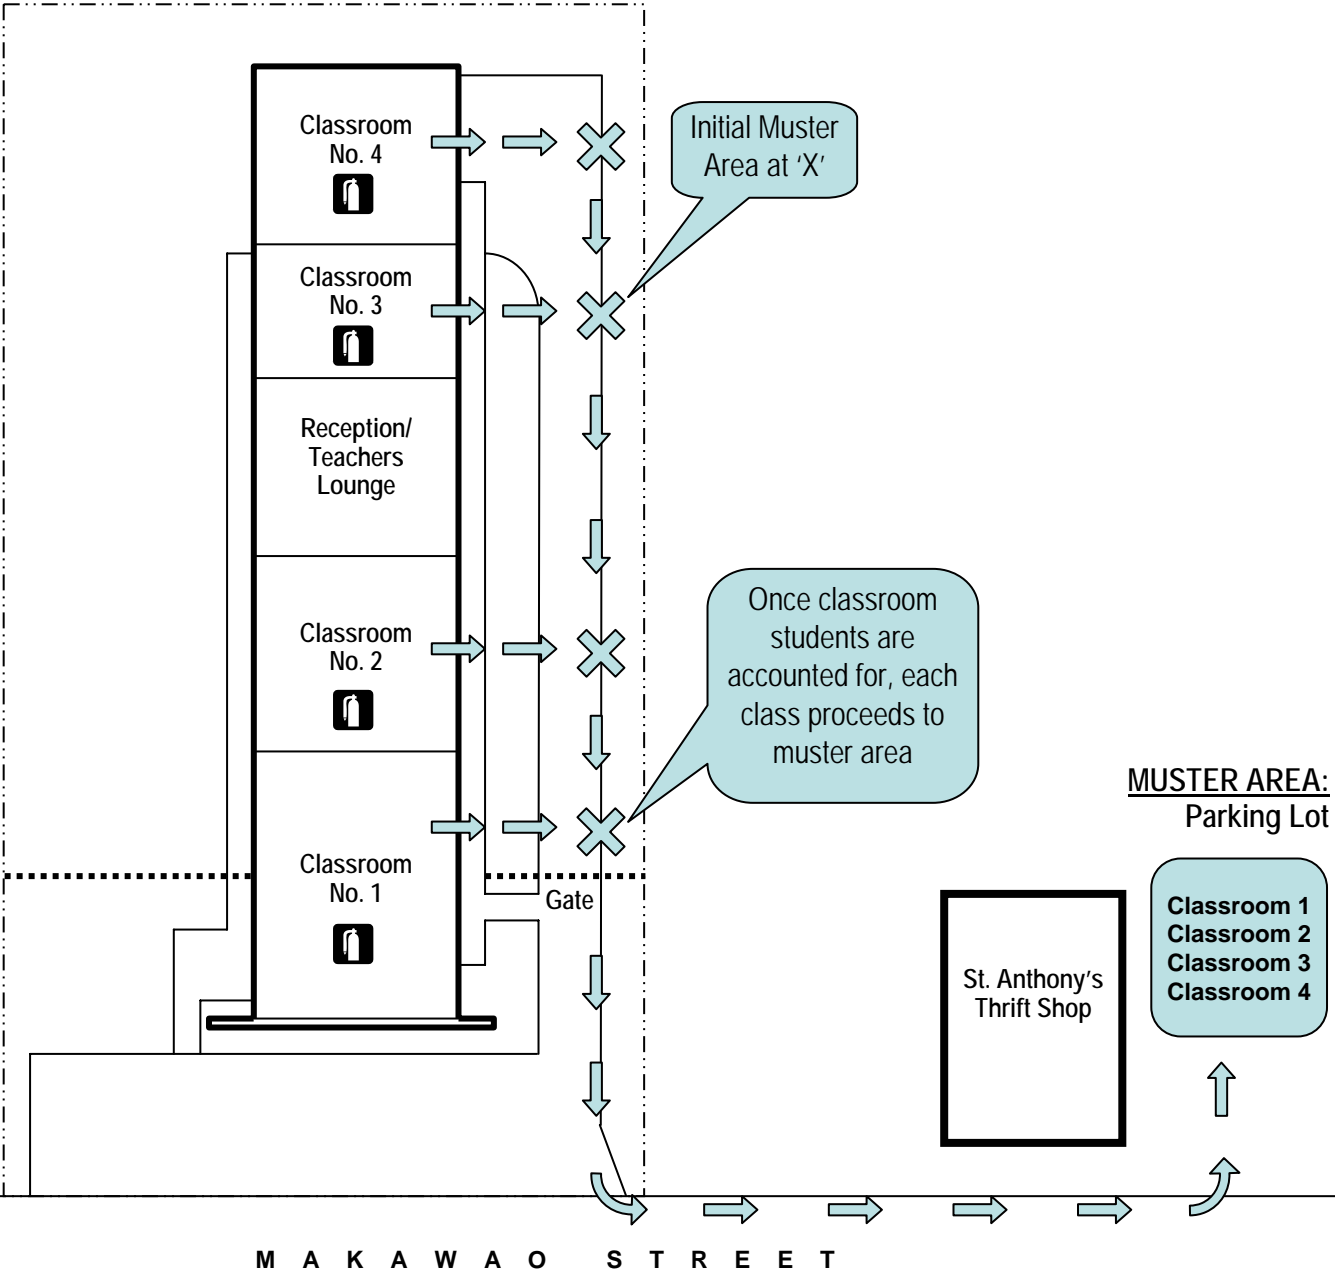

Saint Anthony Parish School - Kailua

Fire Drill Plan for Early Learning Center

M A K A W A O S T R E E T