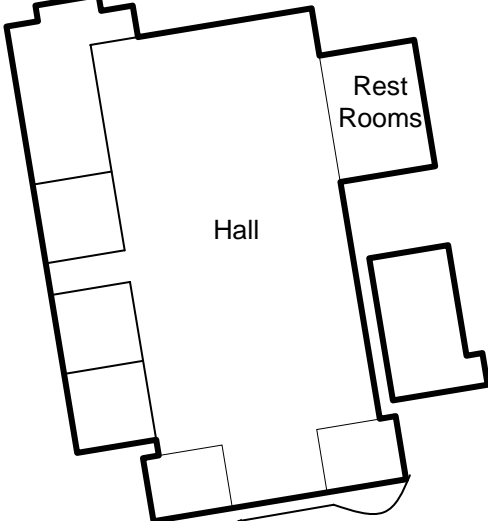

Saint Anthony Parish School - Kailua

Snack Recess Schedule

BACK
PLAYGROUND
OFF LIMITS

Kindergarten Area

Sitting Area Grades 1, 2 & 3

Church

Hall

Rest Rooms

COURTYARD

OFF LIMITS

Sitting Area Grade 6/7/8

Sitting Area Grade 6/7/8

Library

Rest Rooms

Sitting Area Grades 4 & 5

Office