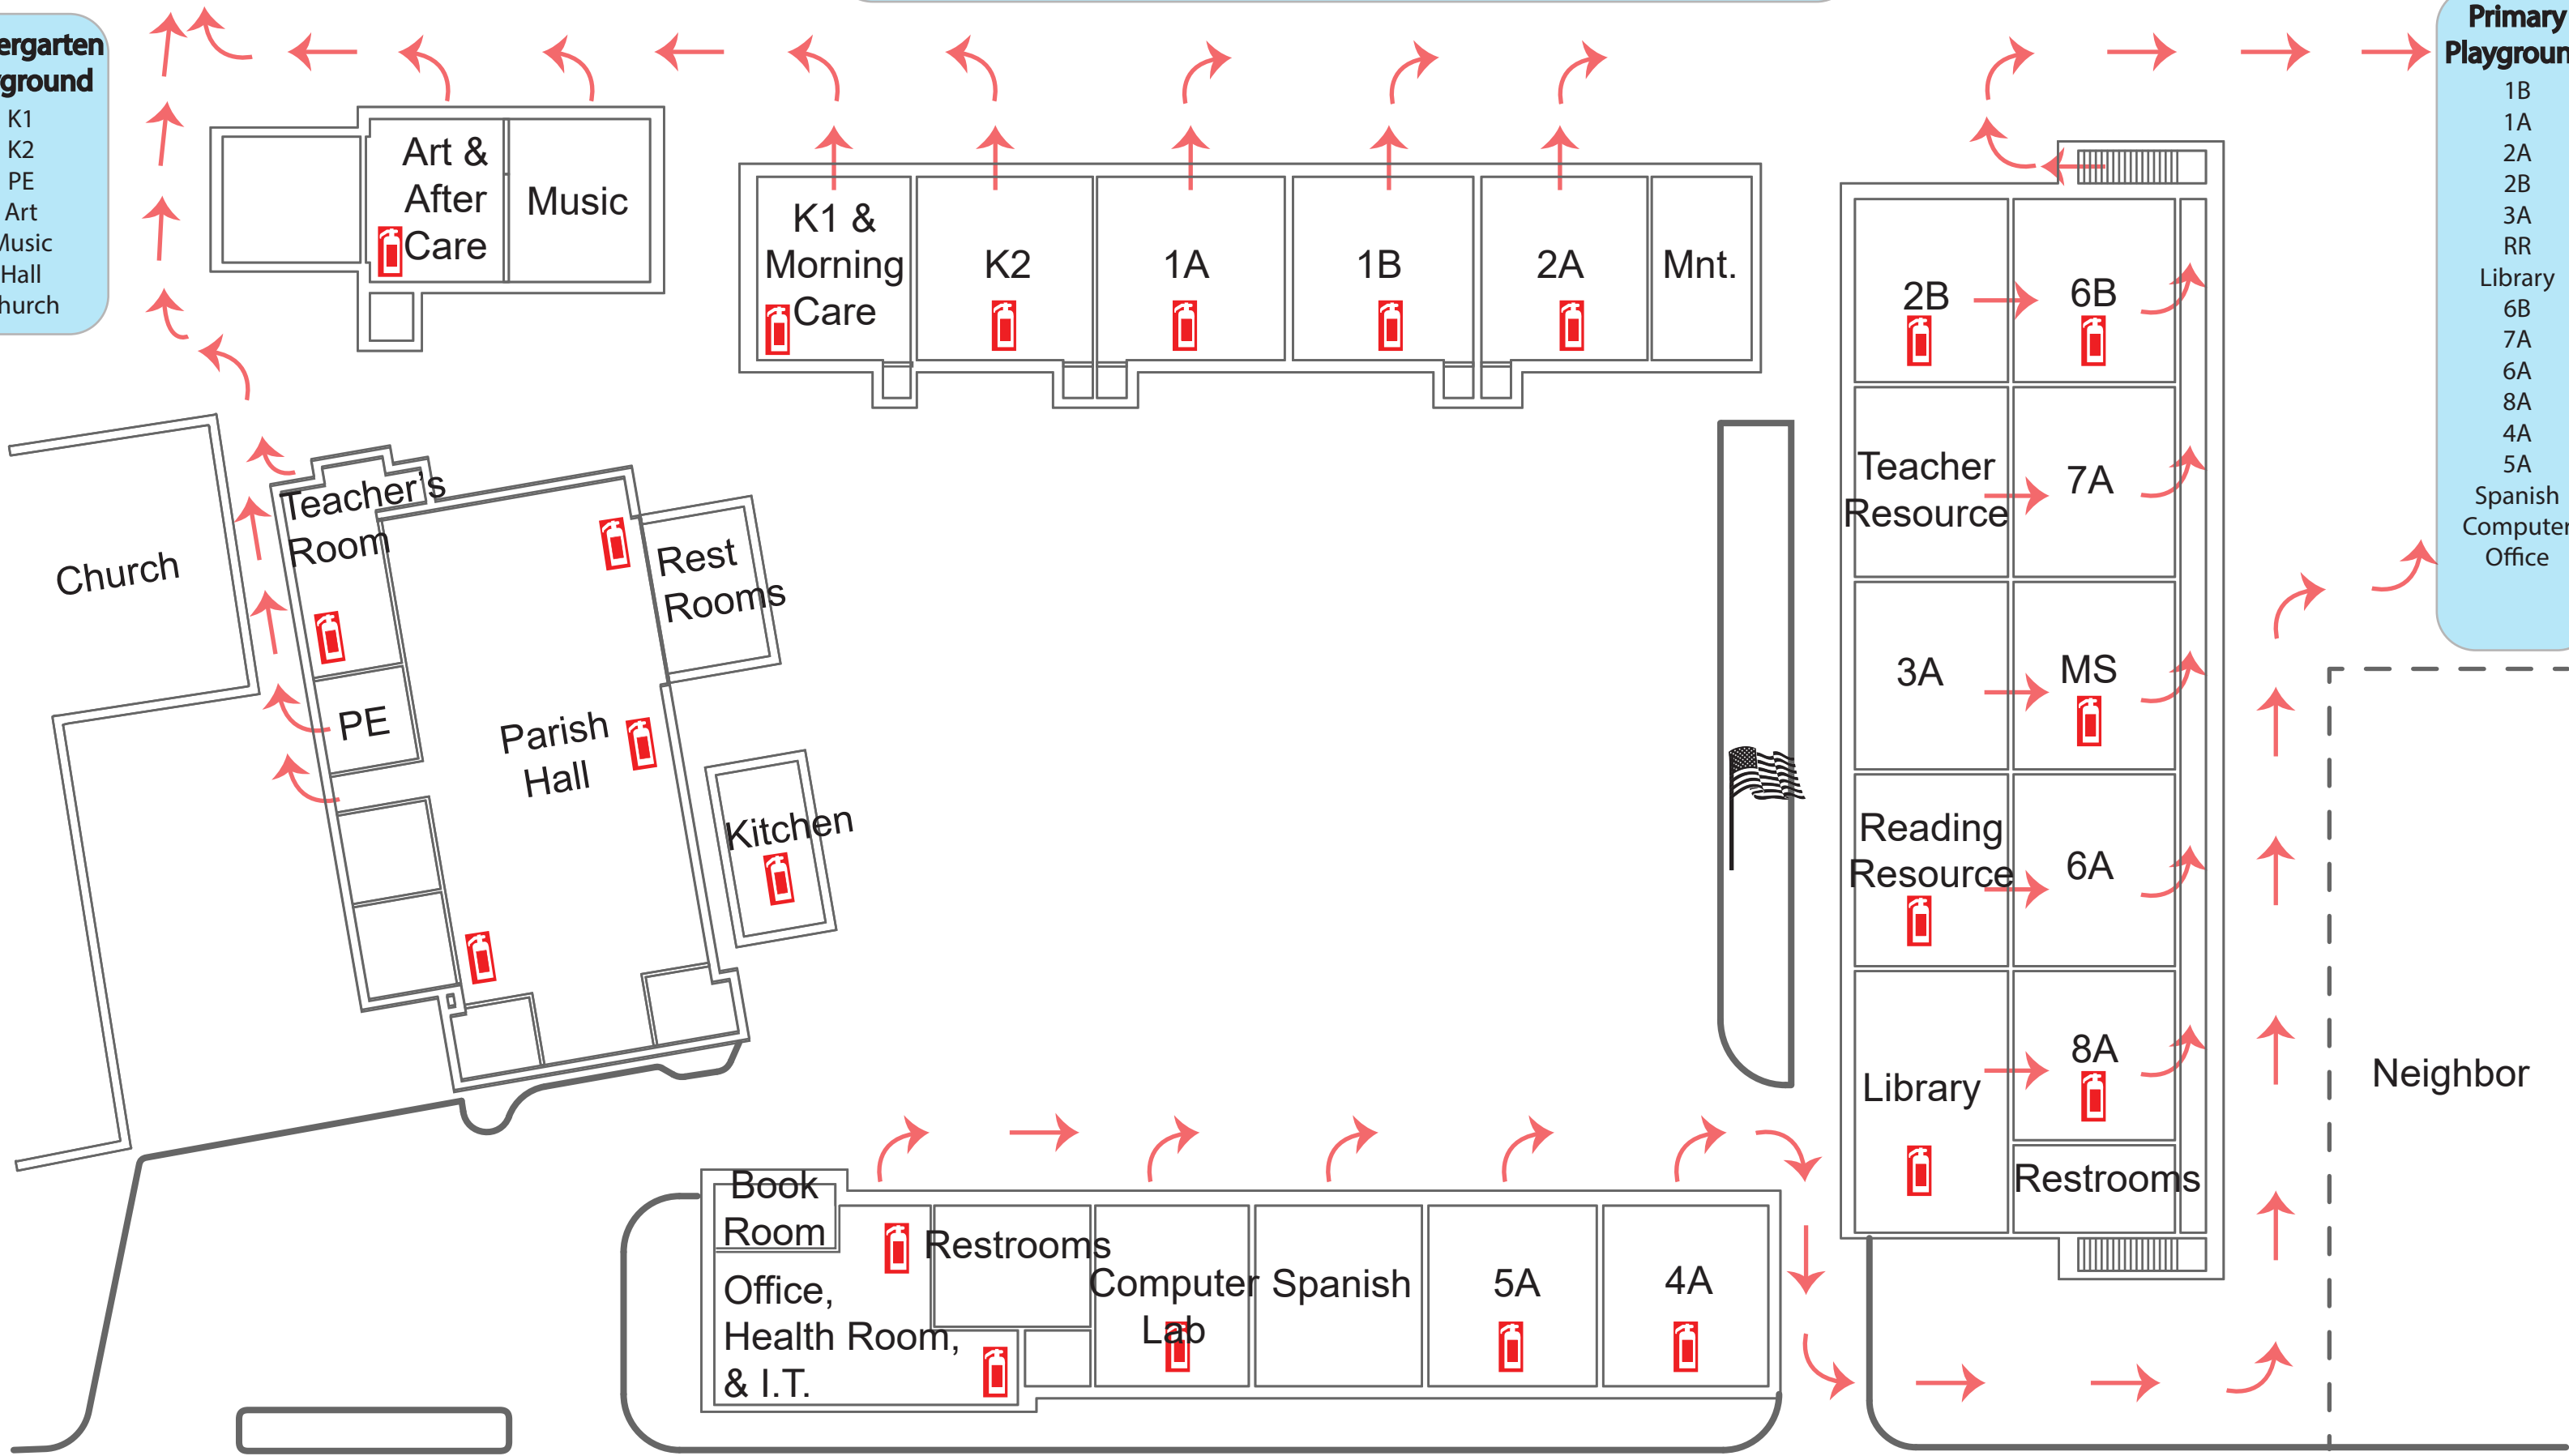

St. Anthony Fire Exit Map 2017-2018

- Kindergarten Playground**
- K1
 - K2
 - PE
 - Art
 - Music
 - Hall
 - Church

- Primary Playground**
- 1B
 - 1A
 - 2A
 - 2B
 - 3A
 - RR
 - Library
 - 6B
 - 7A
 - 6A
 - 8A
 - 4A
 - 5A
 - Spanish
 - Computer
 - Office

Fire Extinguisher Location

Makawao Street